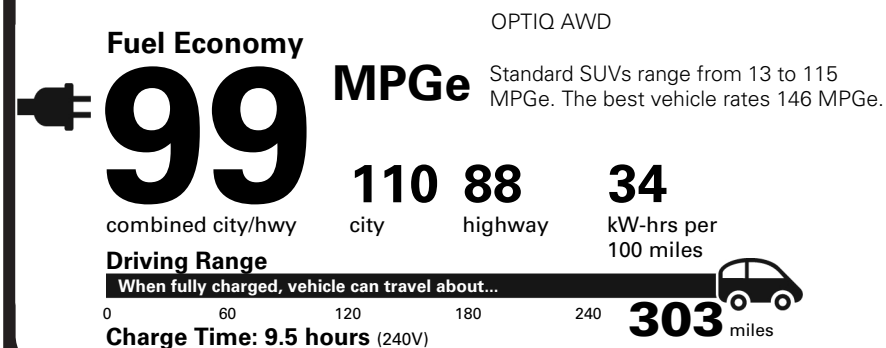

MANUFACTURER'S SUGGESTED RETAIL PRICE

STANDARD VEHICLE PRICE \$51,500.00

OPTIONS & PRICING

OPTIONS INSTALLED BY THE MANUFACTURER (MAY REPLACE STANDARD EQUIPMENT SHOWN)

- PROPULSION, ELECTRIC, AWD 3,500.00
- FLOOR LINER PACKAGE: (DEALER INSTALLED) 395.00
- INTERGRATED CARGO LINER
- CONTOURED FLOOR LINERS

TOTAL OPTIONS \$3,895.00
TOTAL VEHICLE & OPTIONS \$55,395.00

DESTINATION CHARGE 1,795.00

TOTAL VEHICLE PRICE* \$57,190.00

EPA DOT Fuel Economy and Environment

Electric Vehicle

You save \$4,250
in fuel costs over 5 years compared to the average new vehicle.