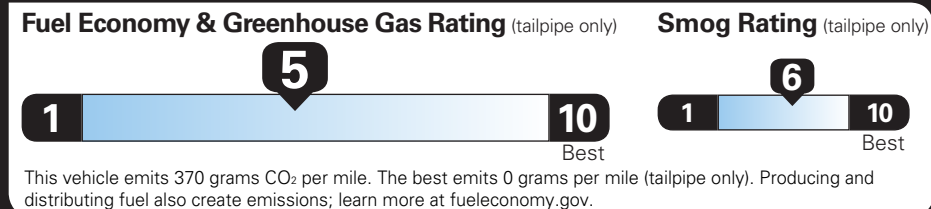

SAFETY & SECURITY

- DRIVER ATTENTION ASSIST
- TRAFFIC SIGN RECOGNITION
- BLIND ZONE STEERING ASSIST
- ENHANCED AUTOMATIC PARK ASSIST
- HD SURROUND VISION
- INTERSECTION AUTOMATIC EMERGENCY BRAKING
- REAR CROSS TRAFFIC BRAKING
- FRONT PEDESTRIAN AND BICYCLIST BRAKING
- SIDE BICYCLIST ALERT

- REAR PEDESTRIAN ALERT
- TEEN DRIVER

MANUFACTURER'S SUGGESTED RETAIL PRICE

STANDARD VEHICLE PRICE $49,600.00

OPTIONS & PRICING

OPTIONS INSTALLED BY THE MANUFACTURER (MAY REPLACE STANDARD EQUIPMENT SHOWN)

DRIVETRAIN, ALL WHEEL DRIVE	2,000.00
WHISPER BEIGE/JET BLACK ACCENTS W/ LEATHER SEATING SURFACES	1,500.00
ULTRA VIEW SUNROOF	1,450.00
RADIANT RED TINTCOAT	1,225.00
GRILLE, BLACK (DEALER INSTALLED)	795.00
SEATS, VENTILATED FRONT	450.00
SEAT CUSHIONS & SEATBACKS	
INTERIOR PROTECTION PACKAGE (DEALER INSTALLED)	350.00

TOTAL OPTIONS $7,770.00

TOTAL VEHICLE & OPTIONS	$57,370.00
DESTINATION CHARGE	1,495.00

TOTAL VEHICLE PRICE* $58,865.00

EPA DOT Fuel Economy and Environment

Gasoline Vehicle

Fuel Economy **24** MPG combined city/hwy
21 city 30 highway
4.2 gallons per 100 miles

CT5 AWD
Mid-size cars range from 15 to 137 MPG. The best vehicle rates 146 MPGe.

You spend **$4,500** more in fuel costs over 5 years compared to the average new vehicle.

Annual fuel cost **$2,600**

Actual results will vary for many reasons, including driving conditions and how you drive and maintain your vehicle. The average new vehicle gets 29 MPG and costs $8,500 to fuel over 5 years. Cost estimates are based on 15,000 miles per year at $4.15 per gallon. MPGe is miles per gasoline gallon equivalent. Vehicle emissions are a significant cause of climate change and smog.

fuel economy.gov
Calculate personalized estimates and compare vehicles

GOVERNMENT 5-STAR SAFETY RATINGS

This vehicle has not been rated by the government for overall vehicle score, frontal crash, side crash or rollover risk.

Source: National Highway Traffic Safety Administration (NHTSA)
www.safercar.gov or 1-888-327-4236

Equipped with the safety and security of OnStar®

Visit onstar.com for details.
onstar.com/privacy

PARTS CONTENT INFORMATION

FOR VEHICLES IN THIS CARLINE:
U.S./CANADIAN PARTS CONTENT: 35%
MAJOR SOURCES OF FOREIGN PARTS CONTENT: MEXICO 23%
CHINA 15%

NOTE: PARTS CONTENT DOES NOT INCLUDE FINAL ASSEMBLY, DISTRIBUTION, OR OTHER NON-PARTS COSTS.

FOR THIS VEHICLE:
FINAL ASSEMBLY POINT: LANSING, MI U.S.A.
COUNTRY OF ORIGIN: ENGINE: UNITED STATES
TRANSMISSION: UNITED STATES

This label has been applied pursuant to Federal law - Do not remove prior to delivery to the ultimate purchaser. *Includes Manufacturer's Recommended Pre-Delivery Service. Does not include dealer installed options and accessories not listed above, local taxes or license fees.

© 2009 General Motors LLC
GMLBL_PROD_0043 - 10/23/2023

ORDER NO FKWX1S SALES CODE E
SALES MODEL CODE 6DD79
DEALER NO 37026
FINAL ASSEMBLY: LANSING, MI U.S.A.

VIN 1G6DU5RKXT0103523 REISSUE

DEALER TO WHOM DELIVERED
NAPLETON CADILLAC
10125 S CICERO
OAK LAWN, IL 60453-4083